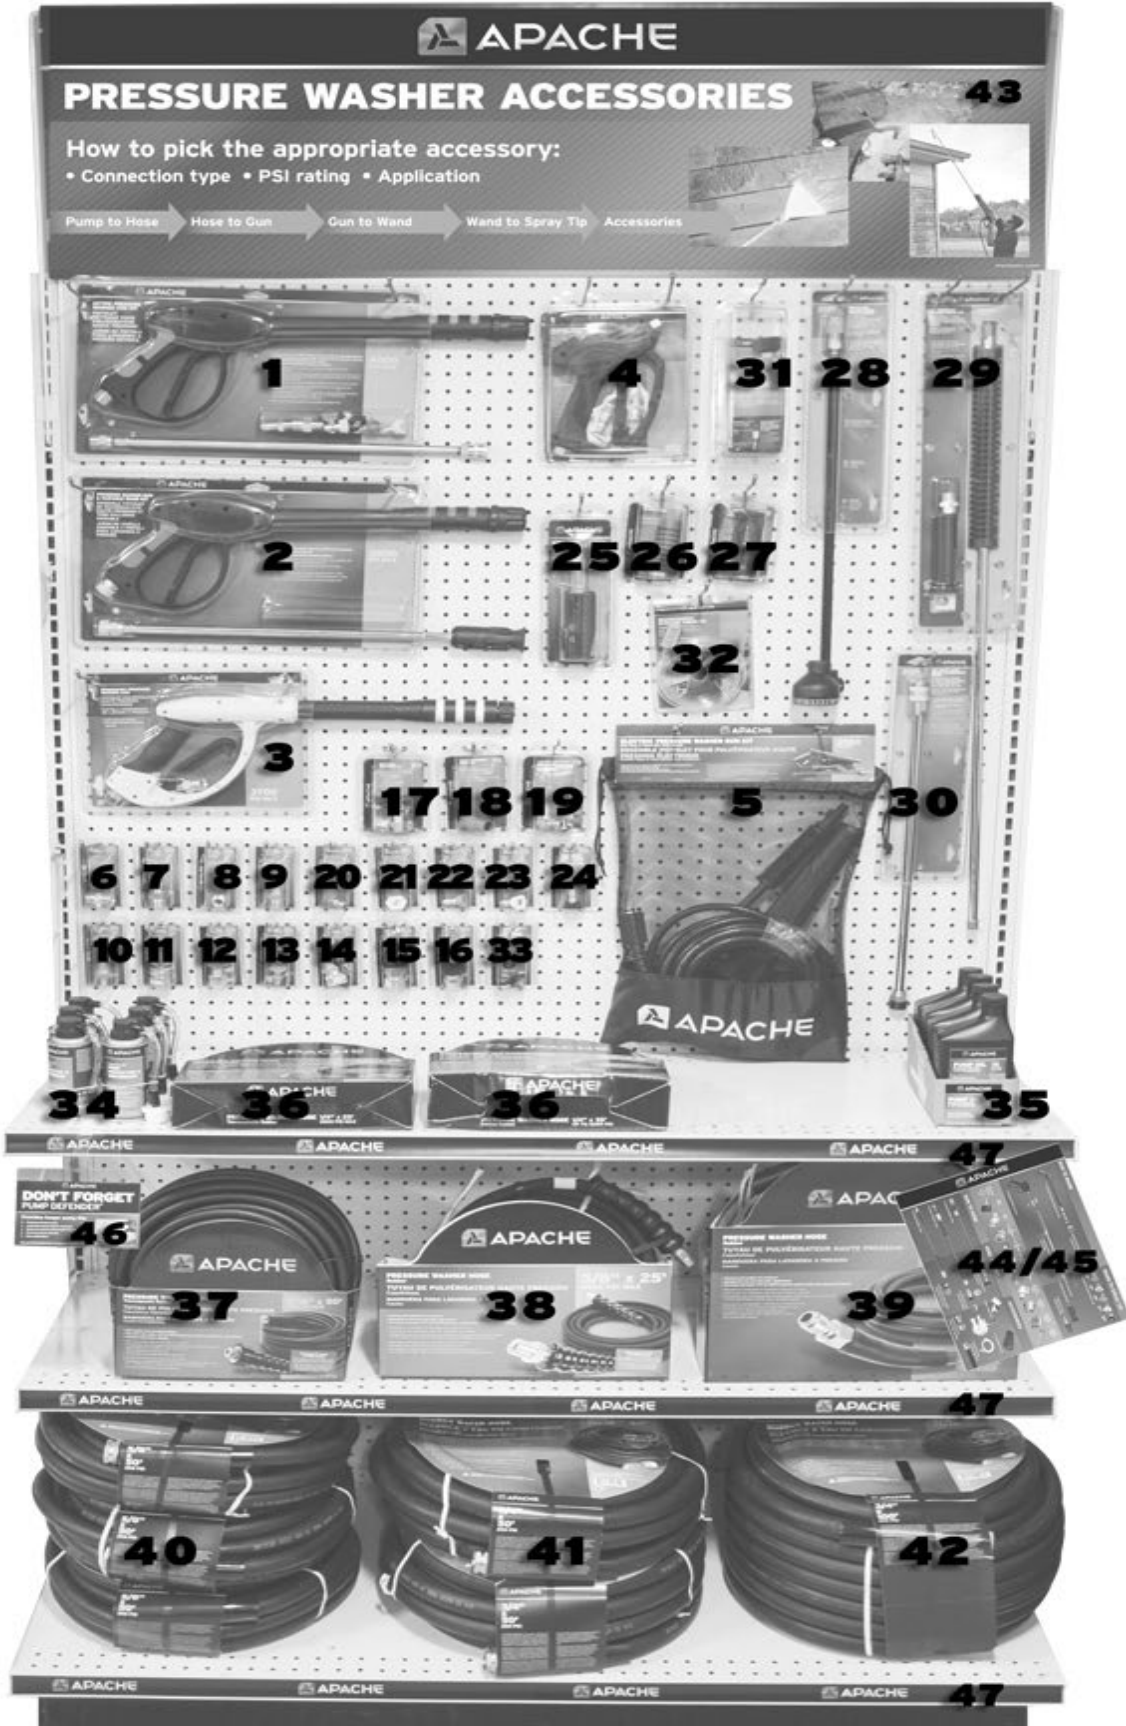

# 4' PRESSURE WASHER DISPLAY WITH WATER HOSE