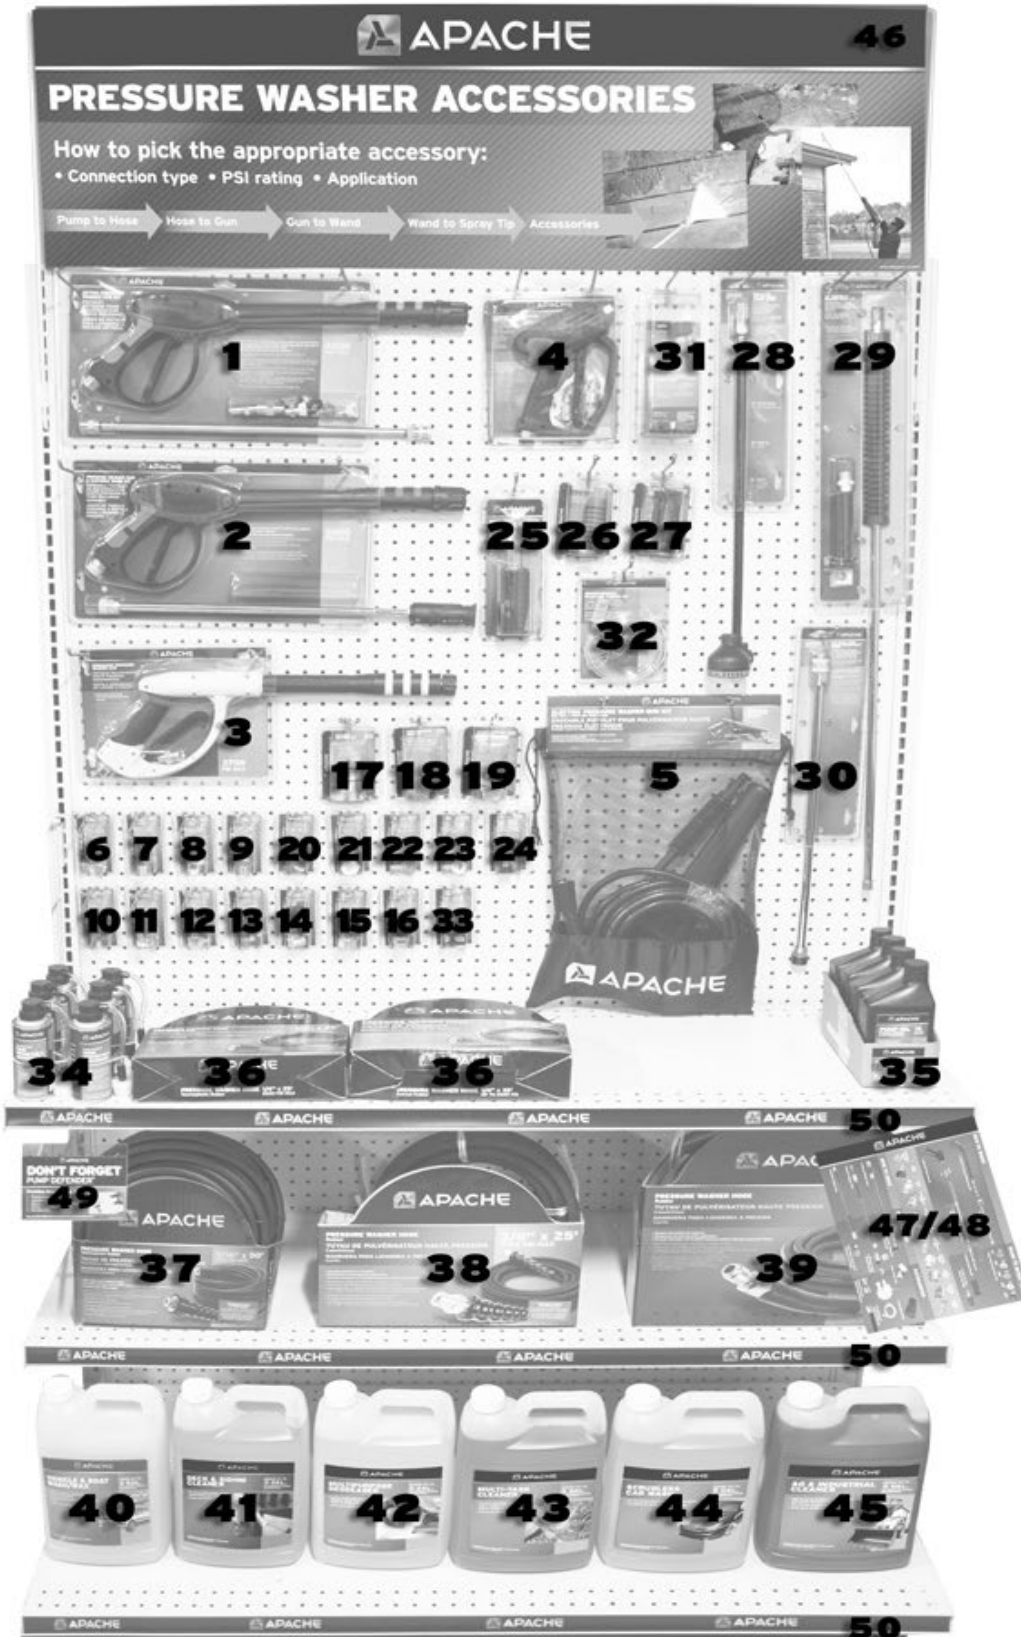

4' PRESSURE WASHER DISPLAY WITH CHEMICALS

4' PRESSURE WASHER DISPLAY WITH CHEMICALS

4' PRESSURE WASHER DISPLAY WITH CHEMICALS

POG#	PART#	UPC	DESCRIPTION	QTY
Pressure Washer Gun & Kits				
1	99023802	7-25559-72354-4	4000 PSI Metric Replacement Gun Kit	4
2	99023801	7-25559-72353-7	2600 PSI Gun & Variable Wand Kit	4
3	99030691	7-25559-56462-8	3700 PSI Ergonomic Gun Kit	4
4	99023692	7-25559-54464-4	4500 PSI Pistol Gun & Adapter Kit	4
5	99023701	7-25559-67184-5	2000 PSI Electric Gun Kit	4
Adapters				
6	44048712	7-25559-48304-2	Male Metric Adapter	4
7	44048730	7-25559-16869-7	Male Metric x 3/8" MPT Adapter	4
8	39038470	7-25559-34301-8	3/8" MPT x 1/4" FPT Reducer Bushing Adapter	4
9	99030671	7-25559-67426-6	Male Metric x 3/8" QD Plug Adapter	4
10	44048725	7-25559-16868-0	Male Metric x 1/4" MPT Adapter	4
11	44048664	7-25559-20236-0	QD Garden Hose Adapter Set	4
12	98441022	7-25559-43367-2	1/4" QD Adapter Set	4
13	98441024	7-25559-56978-4	3/8" QD Adapter Set	4
14	44048748	7-25559-50150-0	Female Metric x 3/8" QD Socket/Plug Adapter Set	4
15	99030672	7-25559-67427-3	3/8" QD Socket x Female Metric Adapter	4
16	44048720	7-25559-16867-3	3/8" FPT x Female Metric Adapter	4
17	99023752	7-25559-52718-0	Electric Adapter Set	4
Tips & Nozzles				
18	99023804	7-25559-81835-6	3000 PSI High Pressure Soap Tip	4
19	99023778	7-25559-55386-8	QD Spray Tip Kit — 3.5 Orifice (5 Pack)	4
20	99023788	7-25559-56054-5	0° Red QD Spray Tip — 3.5 Orifice	4
21	99023789	7-25559-56055-2	15° Yellow QD Spray Tip — 3.5 Orifice	4
22	99023790	7-25559-56056-9	25° Green QD Spray Tip — 3.5 Orifice	4
23	99023791	7-25559-56057-6	40° White QD Spray Tip — 3.5 Orifice	4
24	99023499	7-25559-34122-9	65° Black Low Pressure QD Soap Tip	4
25	99023657	7-25559-98484-6	4000 PSI Turbo Nozzle with Filter	4
26	99023611	7-25559-72381-0	3000 PSI Turbo Nozzle with QD	4
27	99023474	7-25559-33740-6	3000 PSI 0° to 40° Variable Nozzle — 3.5 Orifice	4
Wands				
28	99023698	7-25559-78486-6	Multi-Tip Wand	4
29	99023687	7-25559-43367-2	36" Replacement Wand	2
30	99034000	7-25559-65885-3	Easy Lock Quick Disconnect Wand	4
Accessories				
31	99023699	7-25559-84008-1	3/4" 100 PSI Water Filter Kit	2
32	98023468	7-25559-33698-0	Soap/Chemical Injector Tubing Kit	4
33	99023468	7-25559-52760-9	Inlet Filter & O-ring Set	4
34	99002125	7-25559-69250-5	Pump Defender™ Pump Protector & Winterizer	6
35	99002126	7-25559-69251-2	Pump Oil	4
Hoses				
36	10085582	7-25559-465551-2	1/4" x 25' 2600 PSI Hose — Female Metric	4
37	10085591	7-25559-56978-4	5/16" x 50' 3700 PSI Hose — Female Metric	4
38	10085560	7-25559-46503-1	3/8" x 25' 4000 PSI Hose — Male x Male Swivel	4
39	10085574	7-25559-48407-7	3/8" x 50' 4000 PSI Hose — QD	4
Cleaner — Super Concentrate 1:5				
40	99002100	7-25559-50601-7	Multipurpose Degreaser	4
41	99002102	7-25559-50602-4	Deck & Siding Cleaner	4
42	99002104	7-25559-50603-1	Vehicle & Boat Wash/Wax	4
43	99002114	7-25559-63068-2	Multi-Task Cleaner	4
44	99002119	7-25559-65747-4	Scrubless Car Wash	4
45	99002122	7-25559-65749-8	Aq & Industrial Equipment Wash	4
P.O.P. & Signage				
	99002076	7-25559-29784-7	4' Pressure Washer POP Kit (Includes Below Items)	1
or Individually				
46	99002679	7-25559-71191-6	4' Pressure Washer Header Sign	1
47	99002911	7-25559-74508-9	Pressure Washer Aisle Violator	1
48	99002600	7-25559-09036-3	Aisle Violator Channel Holder	1
49	99002125-POP	7-25559-31470-4	Pump Defender® Shelf Wobbler Set	1
	99002911-TAG	7-25559-32017-0	Pressure Washer Adapter Location Tag Set	1
50	99002638	7-25559-25910-4	24" Apache Shelf Strip	6
Display Header Brackets — Choose One				
	99002672-4	7-25559-70155-9	4' Display Header Bracket Set with Left & Right Holders	1
	99002655-BRKT	7-25559-78349-4	4' Display Header Bracket Set	1